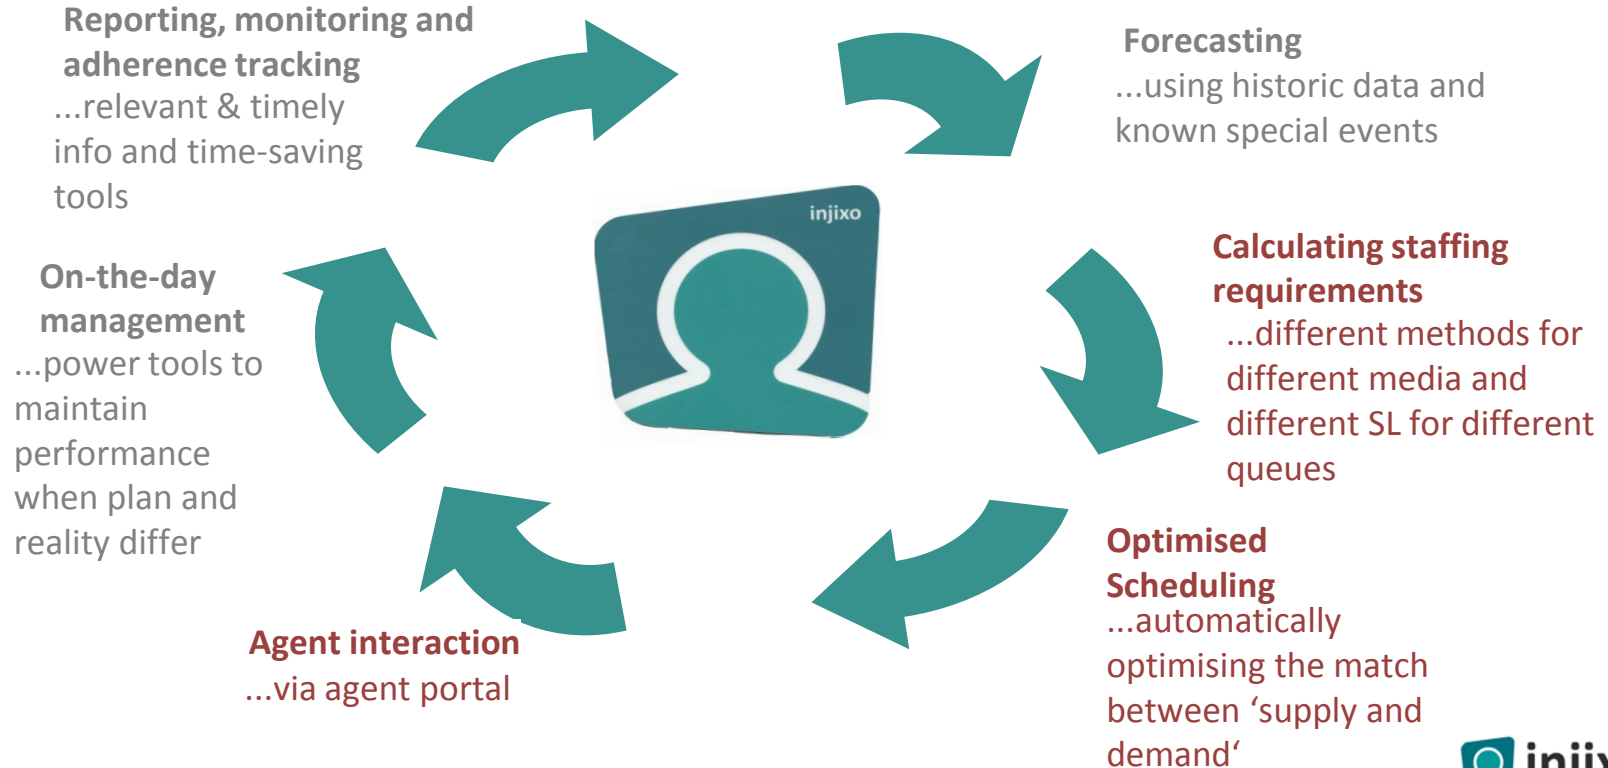

WFM software enables best practice

The WFM Cycle

The WFM Cycle

The WFM Cycle

The WFM Cycle

The WFM Cycle

Software demonstration

WFM now costs less than you think!

- injixo: WFM in the cloud for £9/user/month
- Everything you need via a web browser
- No server or heavy IT project
- No setup fee – training included
- No minimum term – exit anytime
- Uptime guarantee
- Cloud = continuous innovation
- Vault-like security (PCI DSS, etc.)
- No need for a capex budget - open
- Flex capacity up and down as needed