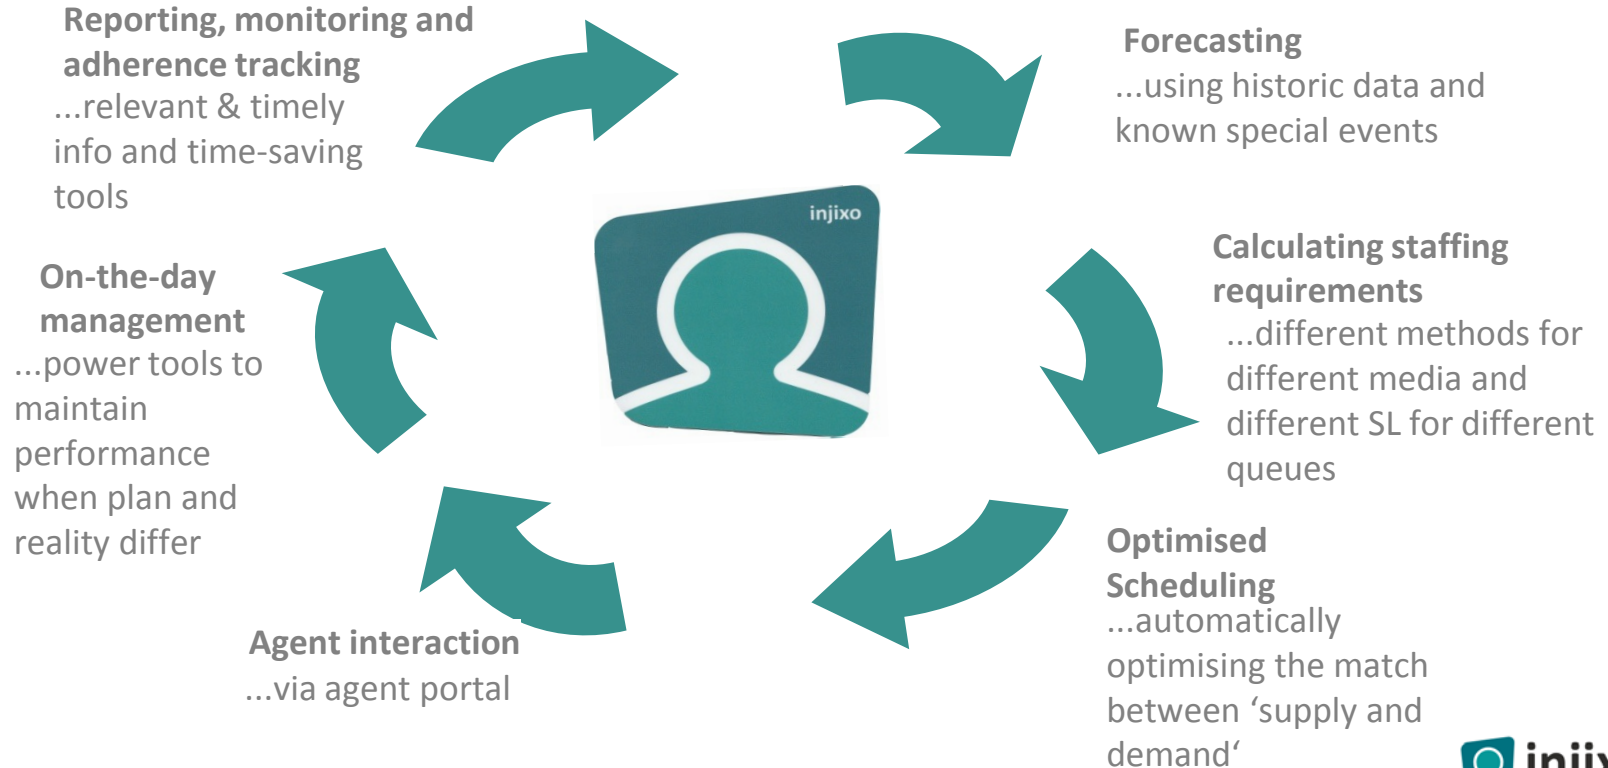

WFM software enables best practice

The WFM Cycle

The WFM Cycle

The WFM Cycle

The WFM Cycle

The WFM Cycle

Software demonstration

WFM now costs less than you think!

- injixo: WFM in the cloud for £9/user/month
- Everything you need via a web browser
- No server or heavy IT project
- No setup fee – training included
- No minimum term – exit anytime
- Uptime guarantee
- Cloud = continuous innovation
- Vault-like security (PCI DSS, etc.)
- No need for a capex budget - open
- Flex capacity up and down as needed