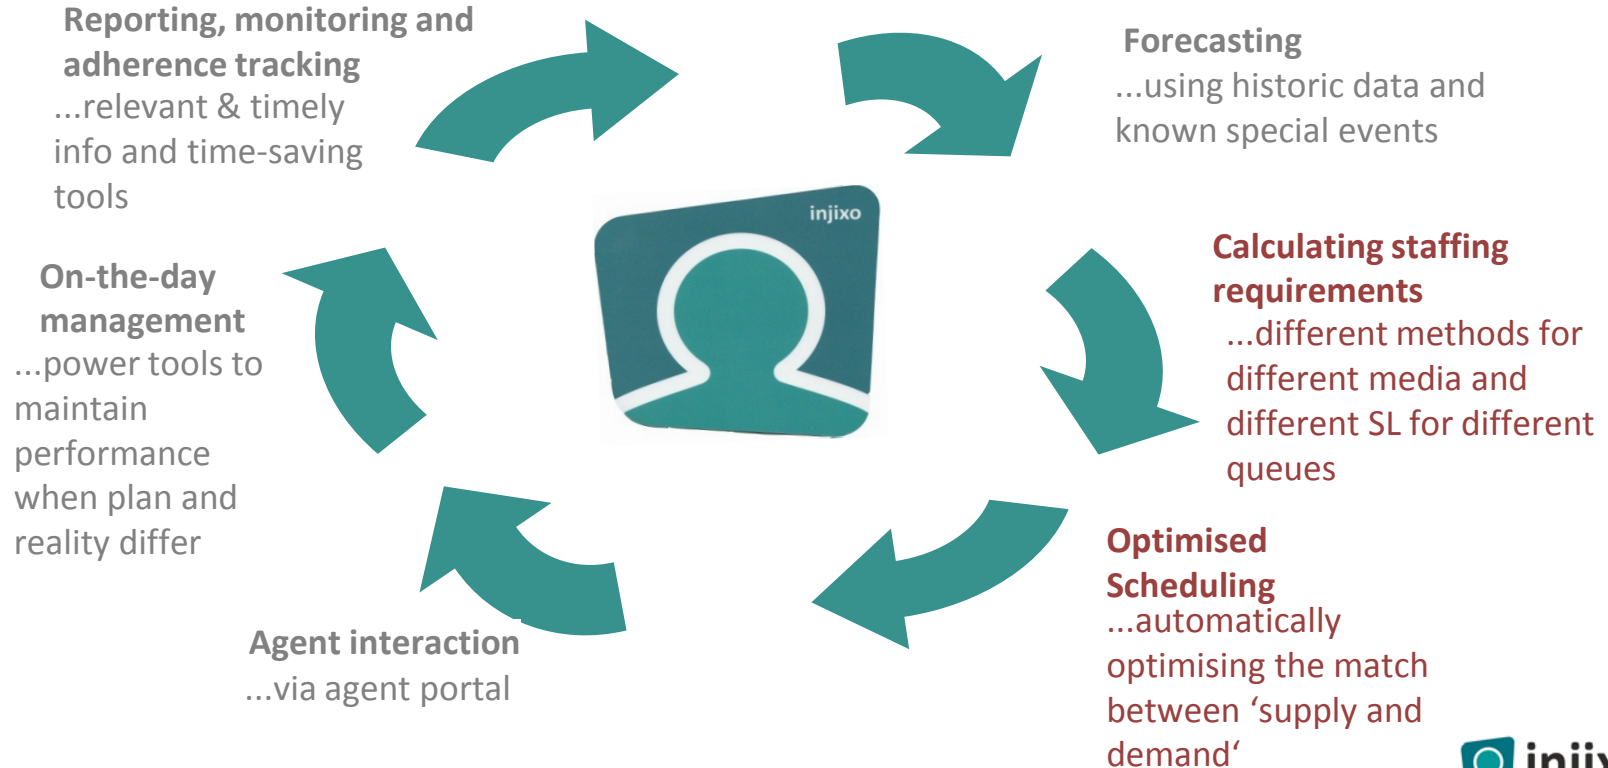

WFM software enables best practice

The WFM Cycle

The WFM Cycle

The WFM Cycle

The WFM Cycle

The WFM Cycle

Software demonstration

WFM now costs less than you think!

- injixo: WFM in the cloud for £9/user/month
- Everything you need via a web browser
- No server or heavy IT project
- No setup fee – training included
- No minimum term – exit anytime
- Uptime guarantee
- Cloud = continuous innovation
- Vault-like security (PCI DSS, etc.)
- No need for a capex budget - open
- Flex capacity up and down as needed