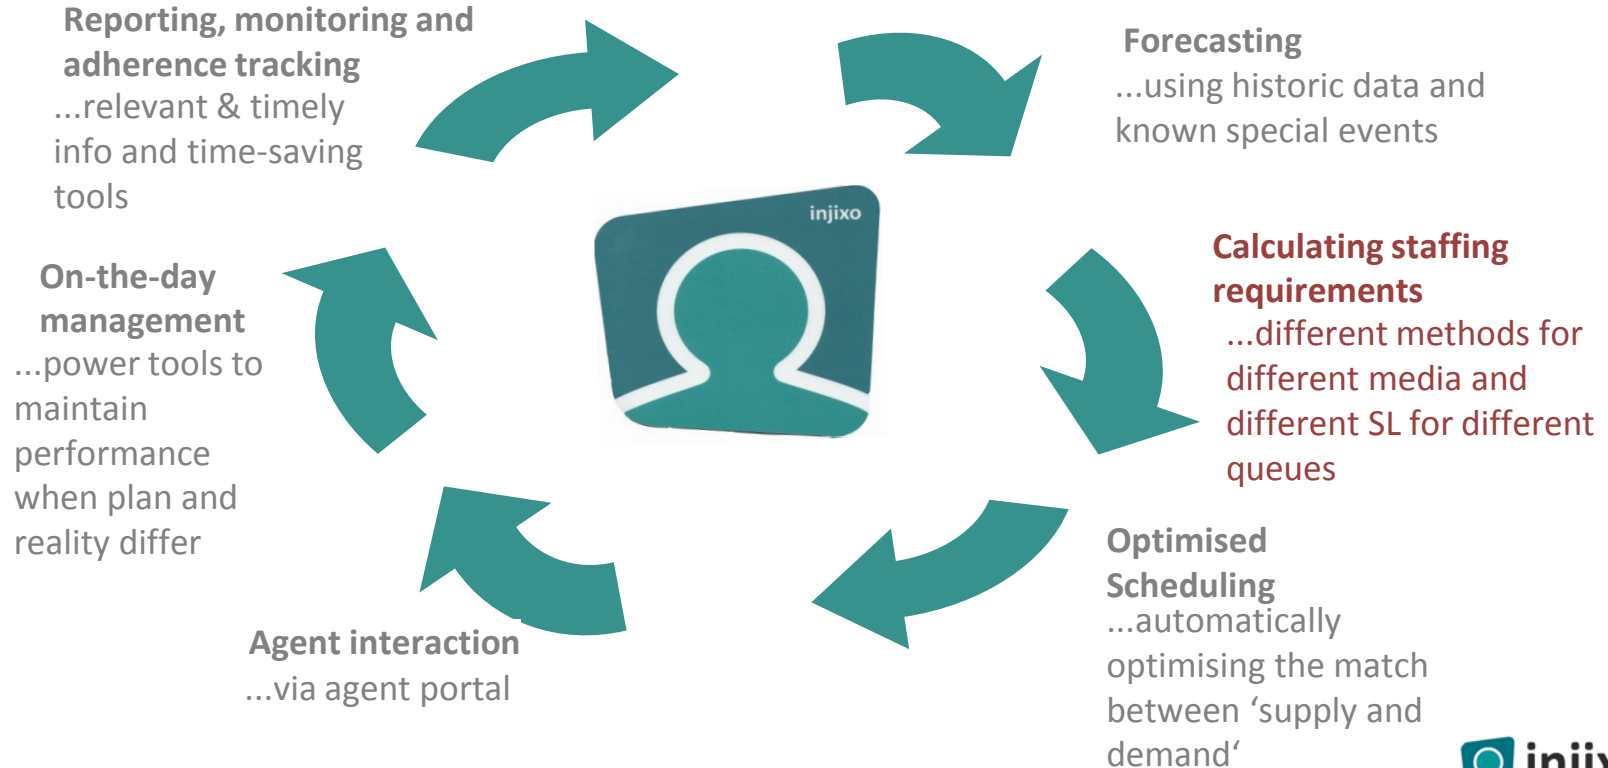

WFM software enables best practice

The WFM Cycle

The WFM Cycle

The WFM Cycle

The WFM Cycle

The WFM Cycle

Software demonstration

WFM now costs less than you think!

- injixo: WFM in the cloud for £9/user/month
- Everything you need via a web browser
- No server or heavy IT project
- No setup fee – training included
- No minimum term – exit anytime
- Uptime guarantee
- Cloud = continuous innovation
- Vault-like security (PCI DSS, etc.)
- No need for a capex budget - open
- Flex capacity up and down as needed