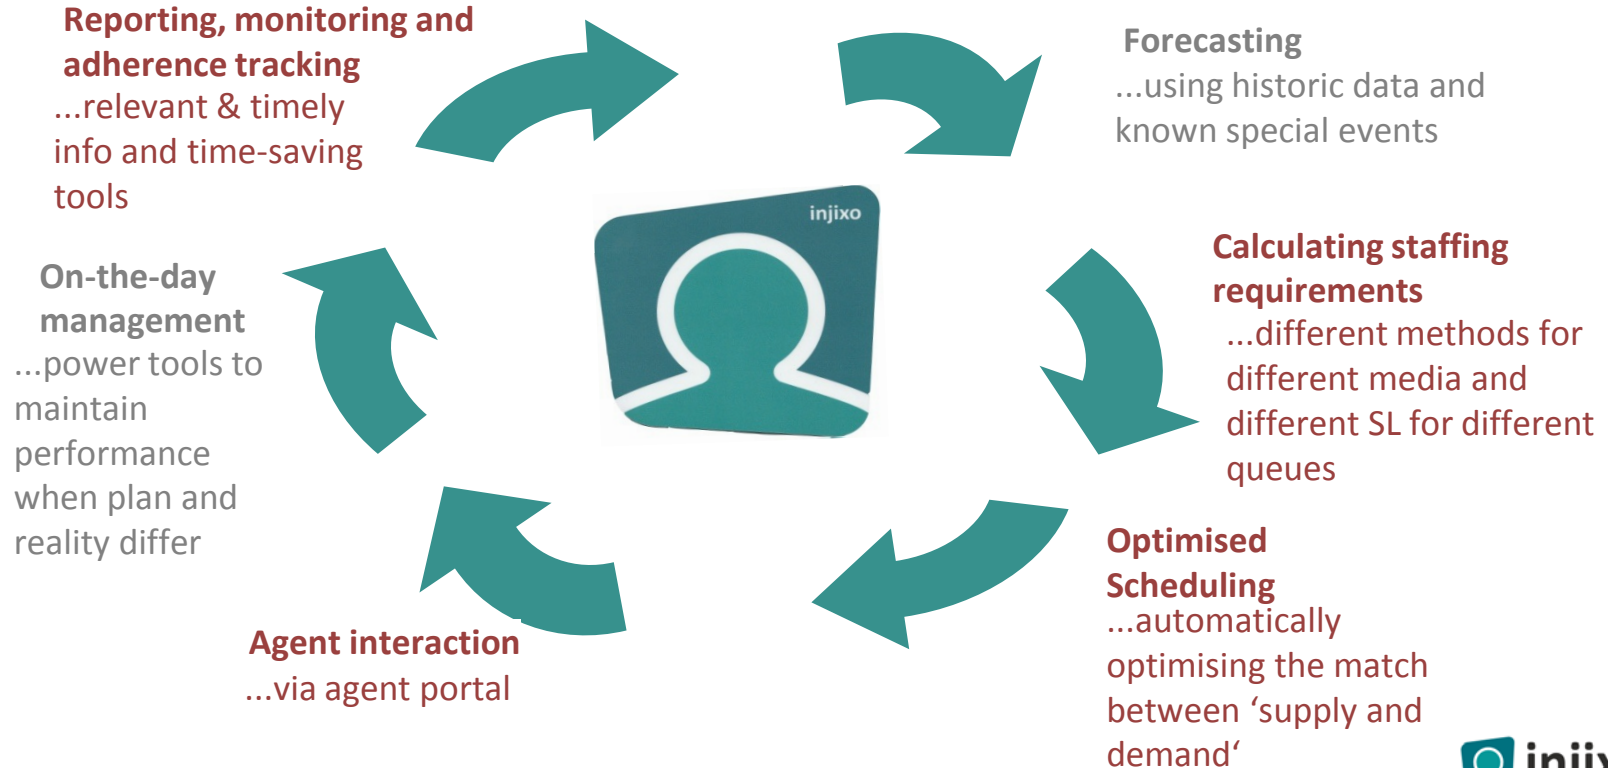

WFM software enables best practice

The WFM Cycle

The WFM Cycle

The WFM Cycle

The WFM Cycle

The WFM Cycle

Software demonstration

WFM now costs less than you think!

- injixo: WFM in the cloud for £9/user/month
- Everything you need via a web browser
- No server or heavy IT project
- No setup fee – training included
- No minimum term – exit anytime
- Uptime guarantee
- Cloud = continuous innovation
- Vault-like security (PCI DSS, etc.)
- No need for a capex budget - open
- Flex capacity up and down as needed